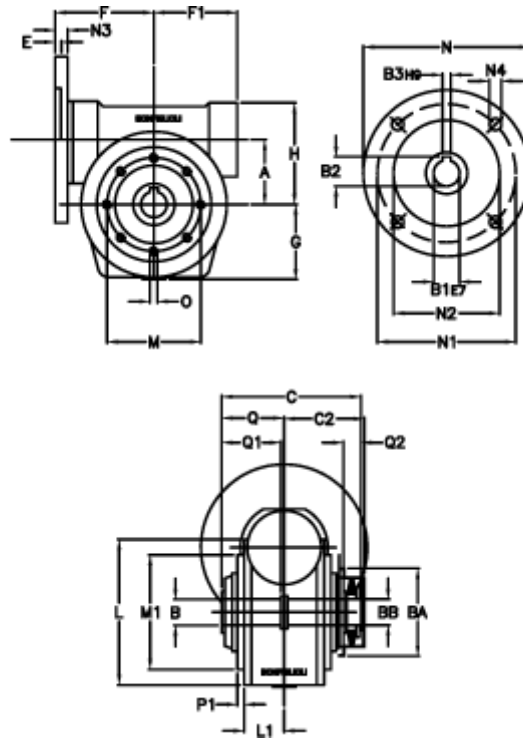

Article number: 390204902473316

Description: Worm Gear with Torque Limiter
VF 49-L1-P-24 P80B14

Measures

| | | | |
|------------|-------------------------------|-----------|----------|
| a = 49.50 | C2 = 63,5 | L1 = 36.8 | O = M6x8 |
| B = 25 | Description = VF 49P-xx-80B14 | m = 94 | P1 = 2.5 |
| B1 E7 = 19 | E = 3.0 | M1 = 68 | Q = 51.0 |
| B2 = 21.8 | F = 70 | N = 120 | Q1 = 41 |
| B3 H9 = 6 | F1 = 63 | N1 = 100 | Q2 = 15 |
| BA = 63 | g = 56 | N2 = 80 | |
| BB H7 = 14 | H = 80.0 | N3 = 10.0 | |
| C = 105 | L = 107.5 | N4 = 7 | |